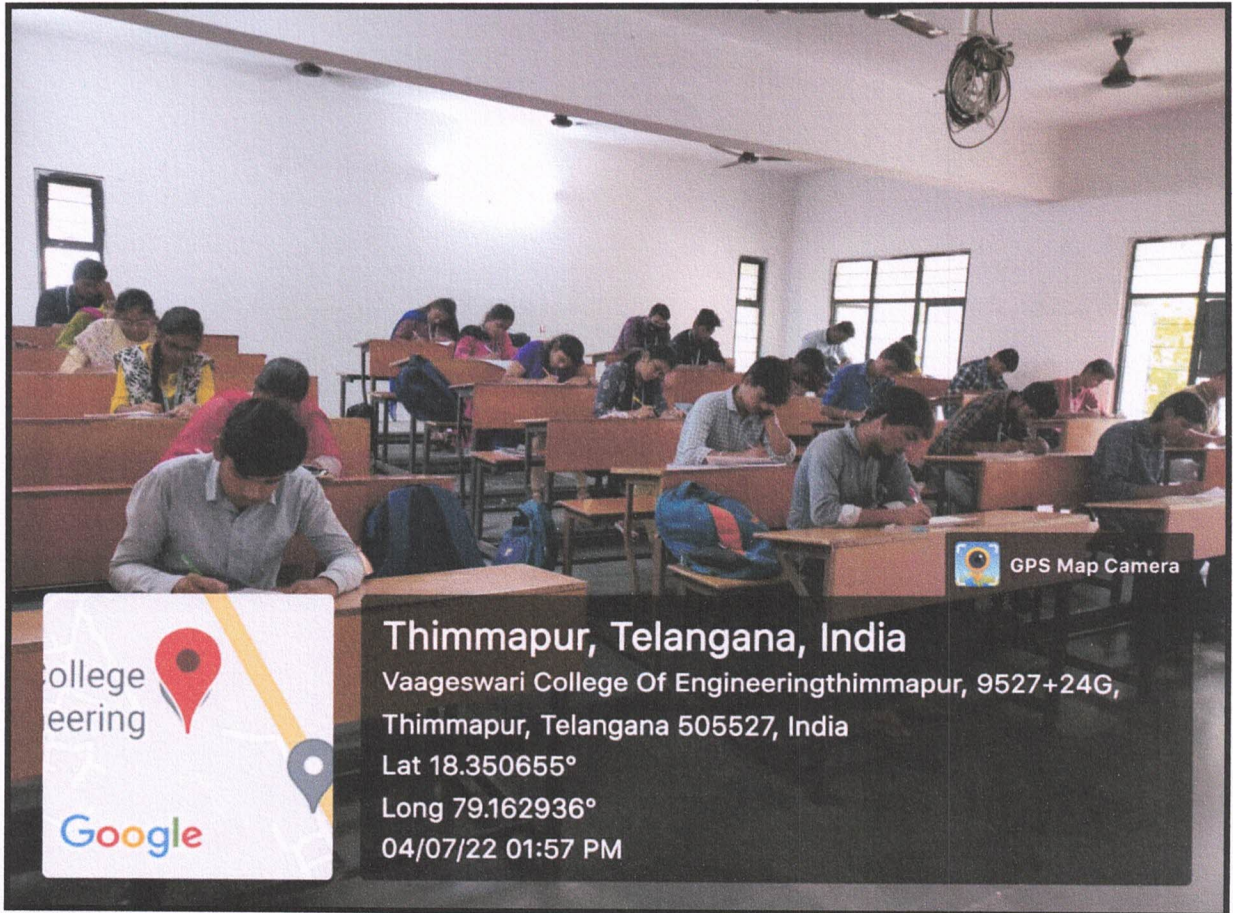

SREE VAAGESWARI EDUCATIONAL SOCIETY
VAAGESWARI COLLEGE OF ENGINEERING

(Affiliated to JNTUH. Hyderabad.)
(Approved by AICTE New Delhi & Recognised by the Govt. of Telangana State)

Essay Writing Competitions on the concept of Environment Protection

Principal
Vaageswari College of Engineering
KARIMNAGAR.

Beside L.M.D. Police Station, KARIMNAGAR - 505 527, Telangana State. Ph : 0878-2004242
E-mail: s4.principal@gmail.com, Website: www.vgsek.ac.in