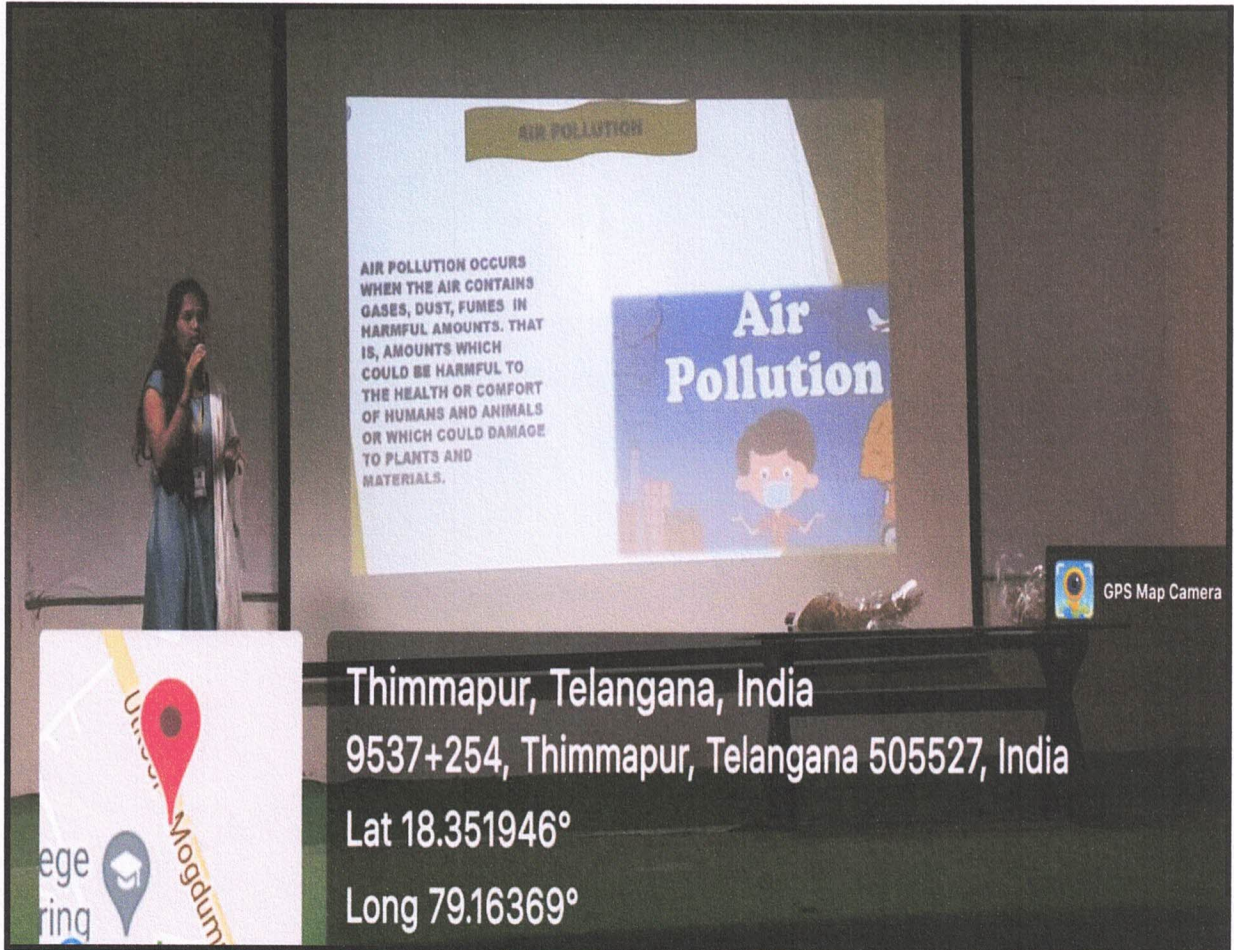

SREE VAAGESWARI EDUCATIONAL SOCIETY VAAGESWARI COLLEGE OF ENGINEERING

(Affiliated to JNTUH, Hyderabad.)
(Approved by AICTE New Delhi & Recognised by the Govt. of Telangana State)