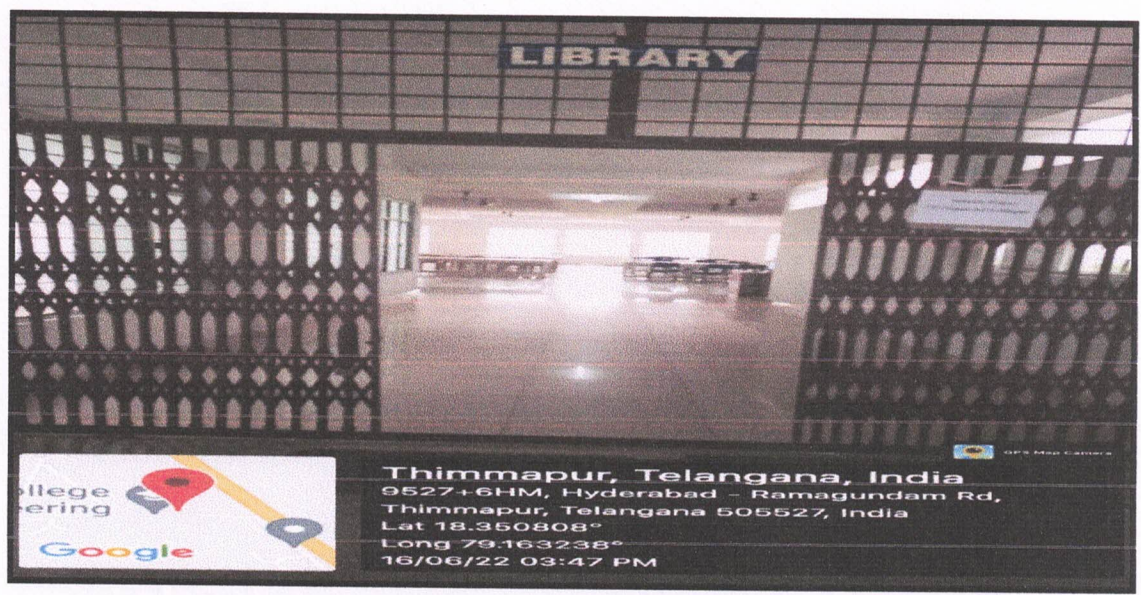

SREE VAAGESWARI EDUCATIONAL SOCIETY VAAGESWARI COLLEGE OF ENGINEERING

(Affiliated to JNTUH. Hyderabad.)

(Approved by AICTE New Delhi & Recognised by the Govt. of Telangana State)

Library

Handwritten signature
14.
PRINCIPAL
Vaageswari College of Engineering
KARIMNAGAR

Beside L.M.D. Police Station, KARIMNAGAR - 505 527, Telangana State. Ph : 0878-2004242

E-mail: s4.principal@gmail.com, Website: www.vgsek.ac.in