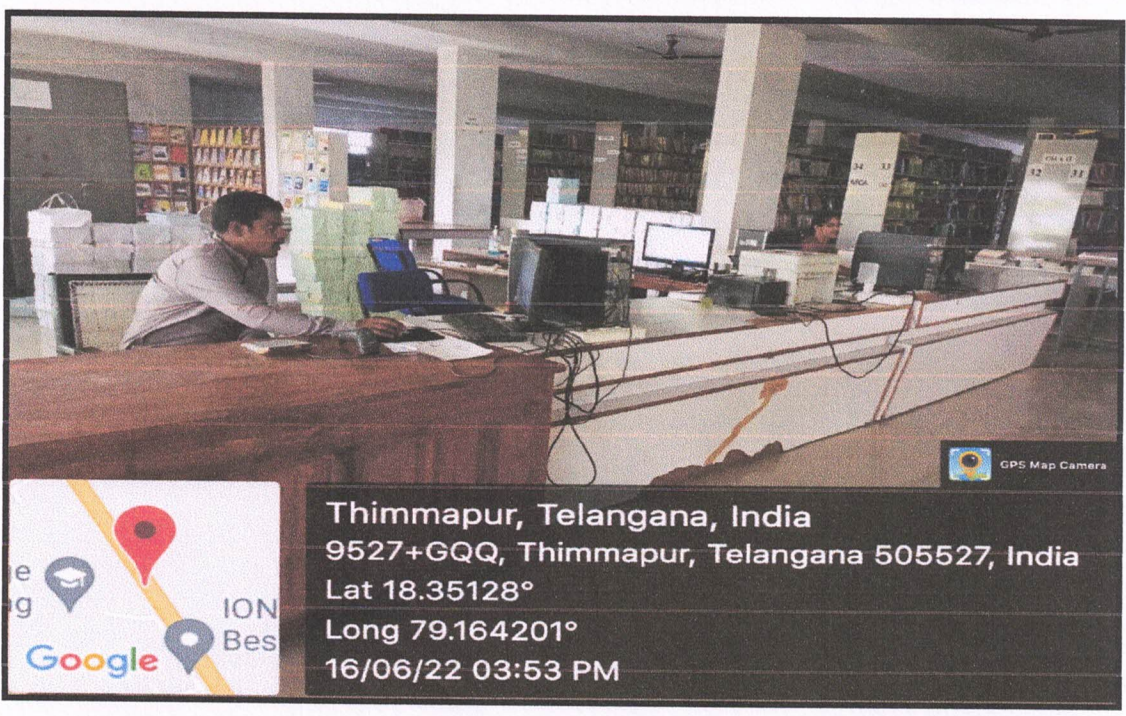

SREE VAAGESWARI EDUCATIONAL SOCIETY VAAGESWARI COLLEGE OF ENGINEERING

(Affiliated to JNTUH. Hyderabad.)

(Approved by AICTE New Delhi & Recognised by the Govt. of Telangana State)

Library

Handwritten signature
14.
PRINCIPAL
Vaageswari College of Engineering
KARIMNAGAR

Beside L.M.D. Police Station, KARIMNAGAR - 505 527, Telangana State. Ph : 0878-2004242

E-mail: s4.principal@gmail.com, Website: www.vgsek.ac.in