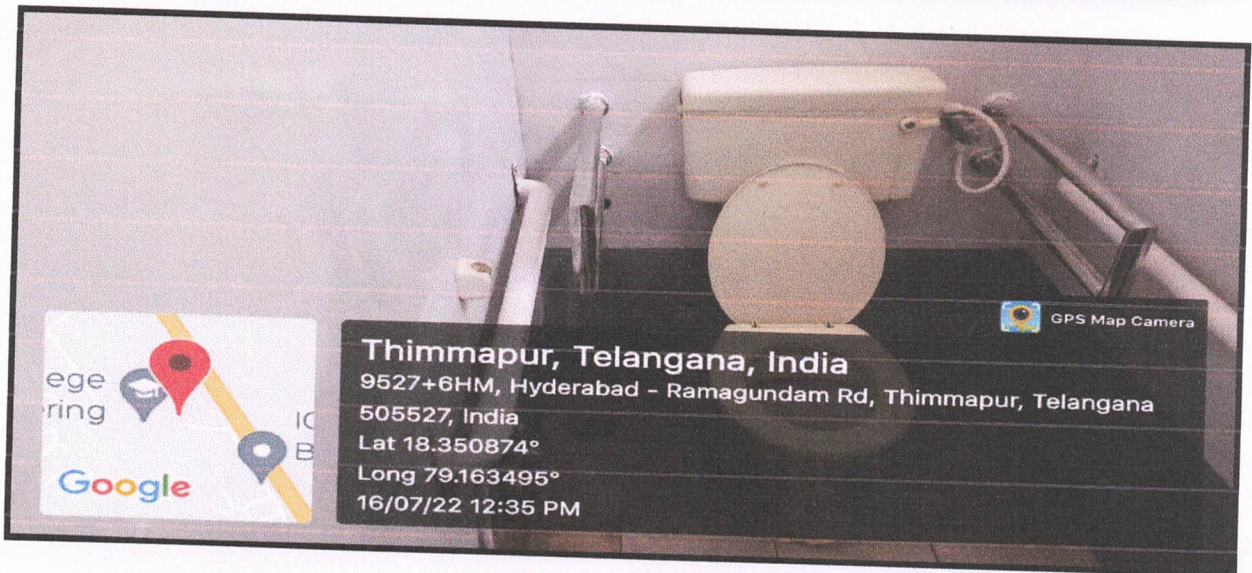

To provide a comfortable and easy accessible facilities like washrooms and toilets for disable persons. VGSE has exclusive washroom in ground floor.

Disabled friendly washrooms

Principal 3

Beside L.M.D. Police Station, KARIMNAGAR - 505 527, Telangana State. Ph : 0878-2004242