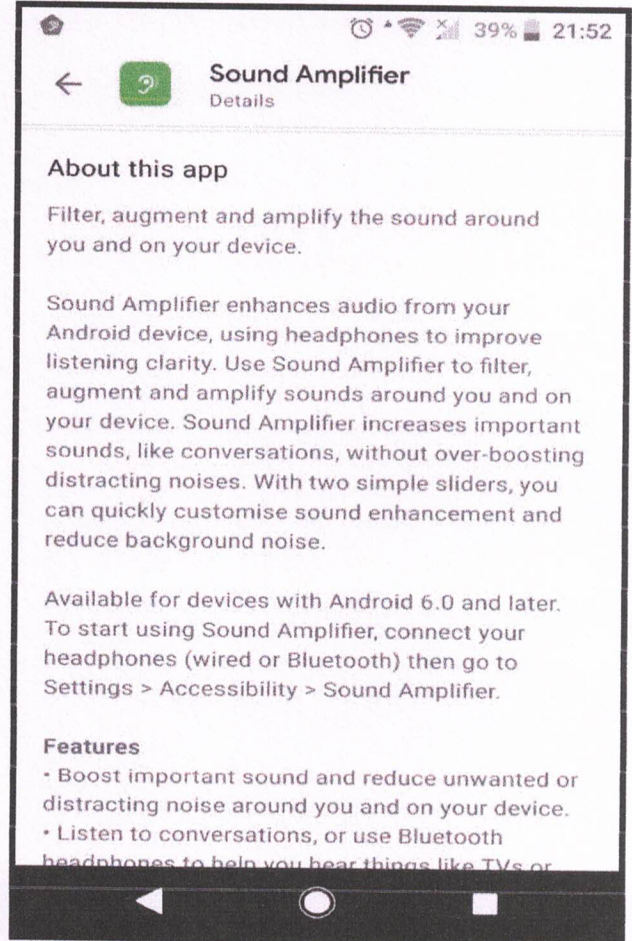

SREE VAAGESWARI EDUCATIONAL SOCIETY VAAGESWARI COLLEGE OF ENGINEERING

(Affiliated to JNTUH, Hyderabad.)

(Approved by AICTE New Delhi & Recognised by the Govt. of Telangana State)

Sound Amplifier