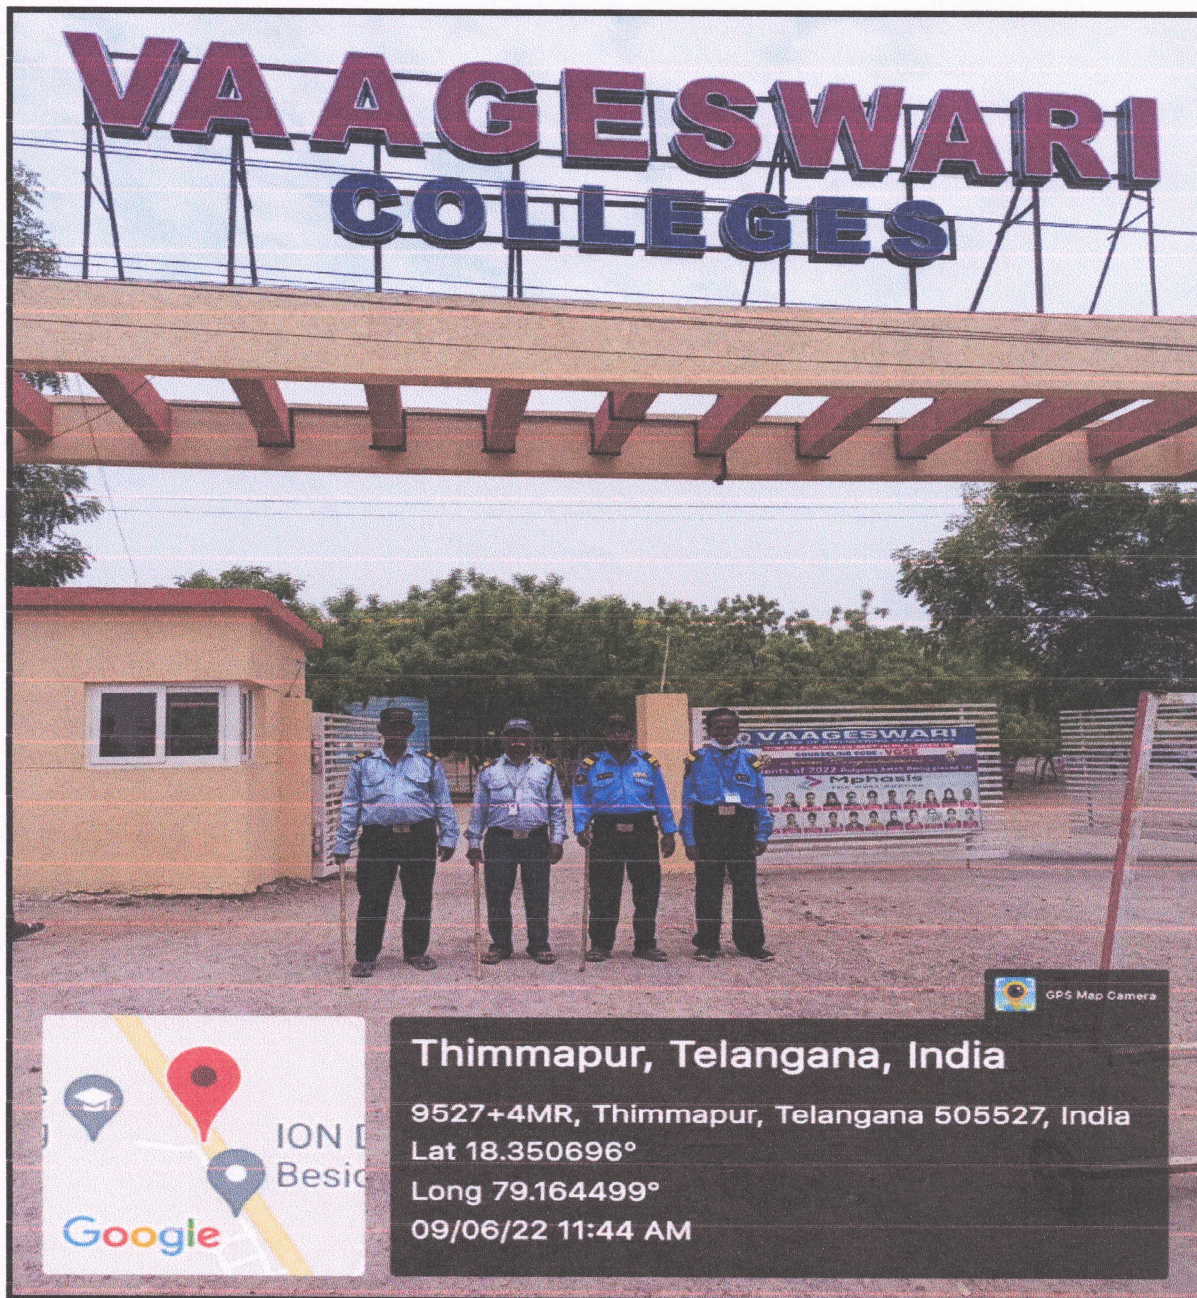

SREE VAAGESWARI EDUCATIONAL SOCIETY VAAGESWARI COLLEGE OF ENGINEERING

(Affiliated to JNTUH, Hyderabad.)

(Approved by AICTE New Delhi & Recognised by the Govt. of Telangana State)

Security

Safety and security provided for the students at VGSE with security staff

5