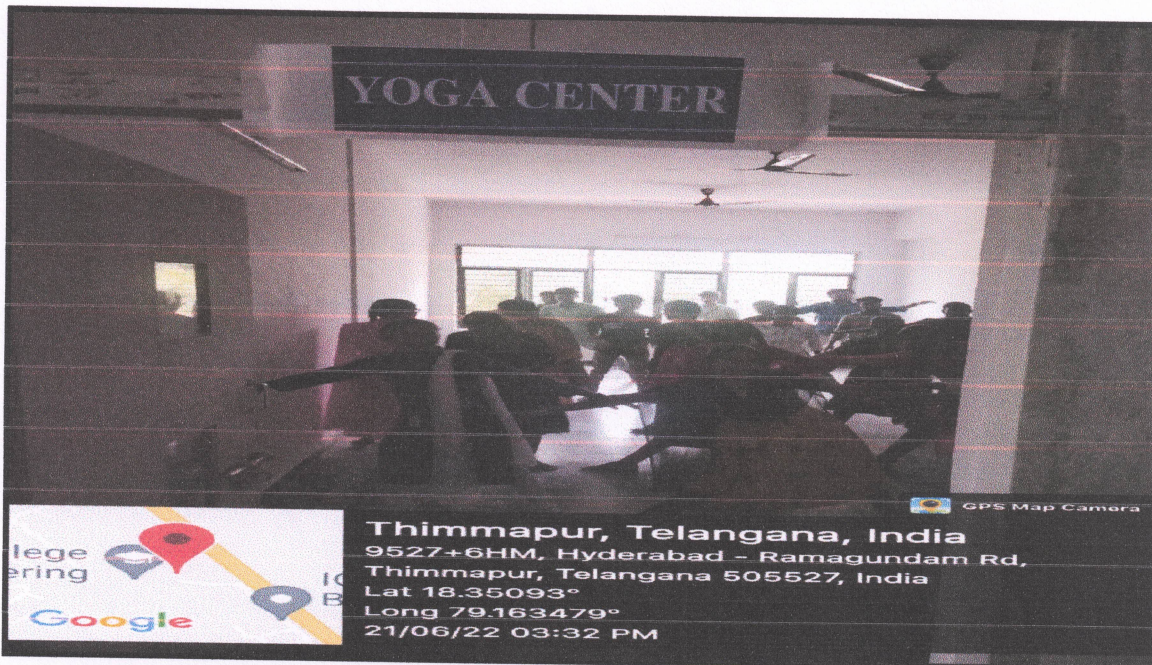

SREE VAAGESWARI EDUCATIONAL SOCIETY VAAGESWARI COLLEGE OF ENGINEERING

(Affiliated to JNTUH, Hyderabad.)

(Approved by AICTE New Delhi & Recognised by the Govt. of Telangana State)

Yoga session for girls

To improve the mental strength, flexibility, coordination and reduce stress, yoga session is conducted for the girls and yoga promotes relaxation and improves circulation, aids in sleep and digestion.