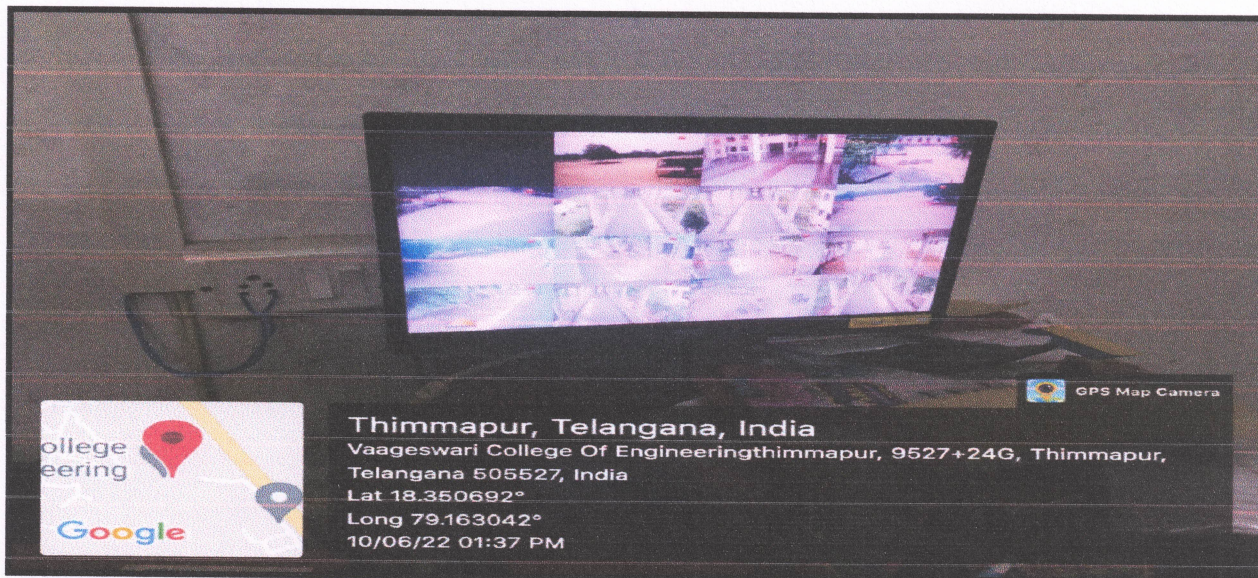

CC camera monitoring

Server room

VGSE provides facilities like CCTV cameras are installed on the college premises which provide 24 hours surveillance in order to observe the on-going activities.

Beside L.M.D. Police Station, KARIMNAGAR - 505 527, Telangana State. Ph: 0878-2004242