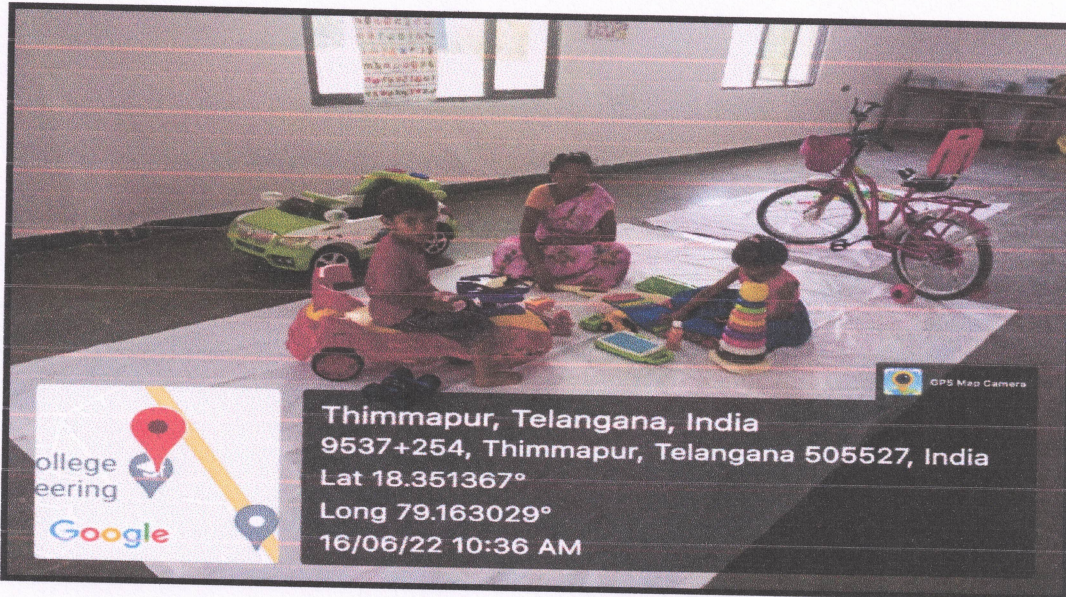

4. Day Care Center for Young Children

Day care center for lady faculty kids

VGSE provides day care center for employee young children's and provides toys and games under supervision of a care taker and attender.