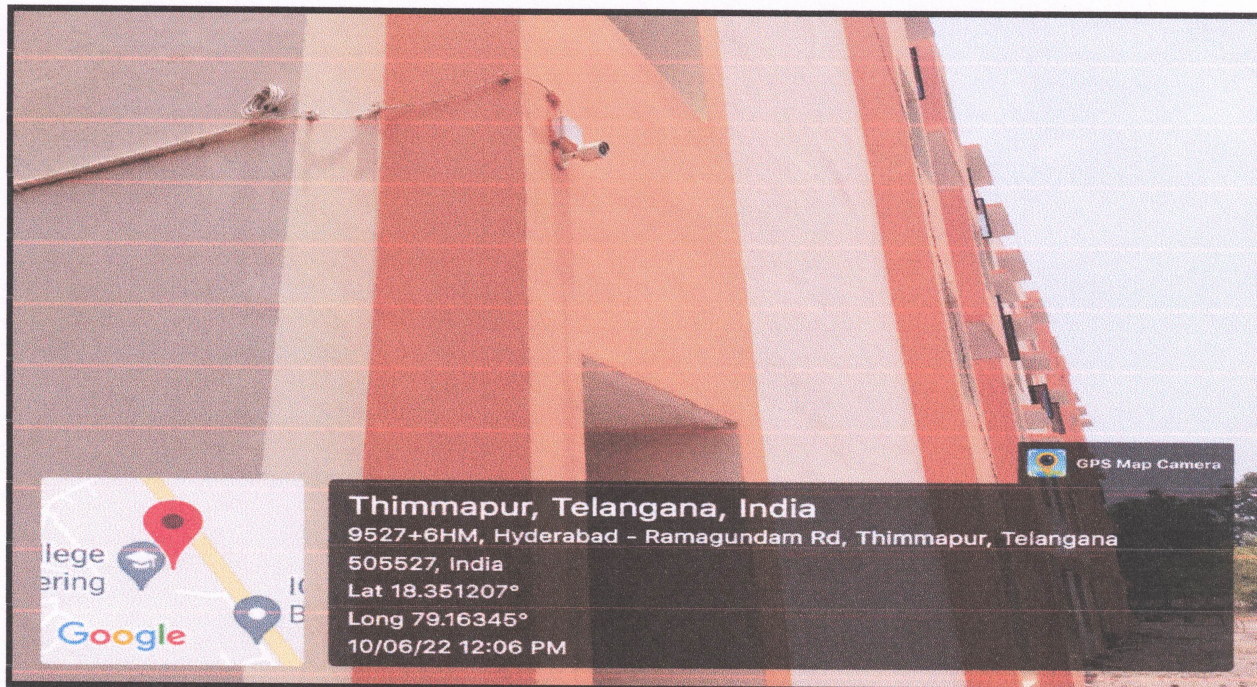

SREE VAAGESWARI EDUCATIONAL SOCIETY VAAGESWARI COLLEGE OF ENGINEERING

(Affiliated to JNTUH. Hyderabad.)

(Approved by AICTE New Delhi & Recognised by the Govt. of Telangana State)

CC camera at open space