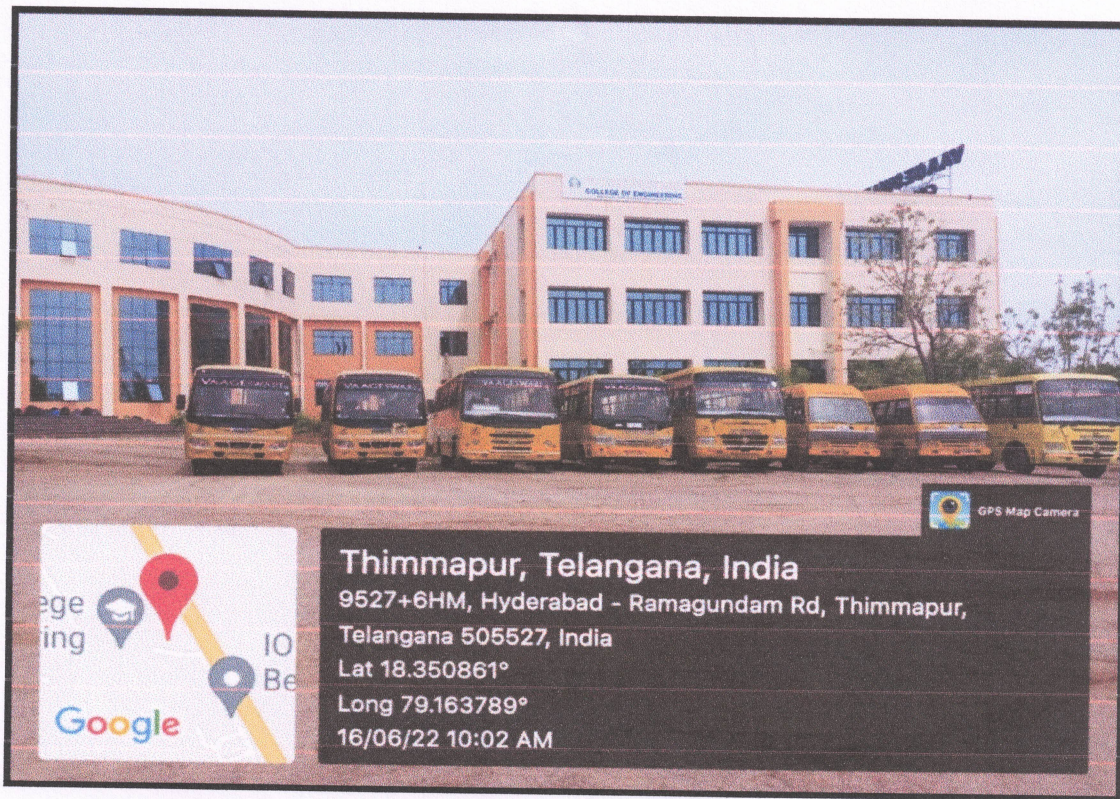

SREE VAAGESWARI EDUCATIONAL SOCIETY VAAGESWARI COLLEGE OF ENGINEERING

(Affiliated to JNTUH, Hyderabad.)

(Approved by AICTE New Delhi & Recognised by the Govt. of Telangana State)

Bus transportation facility for both girls and boys.

Precautions are taken during transport, in the campus, canteen and library, sports area to monitor the movement of students and ensure safety of the students.