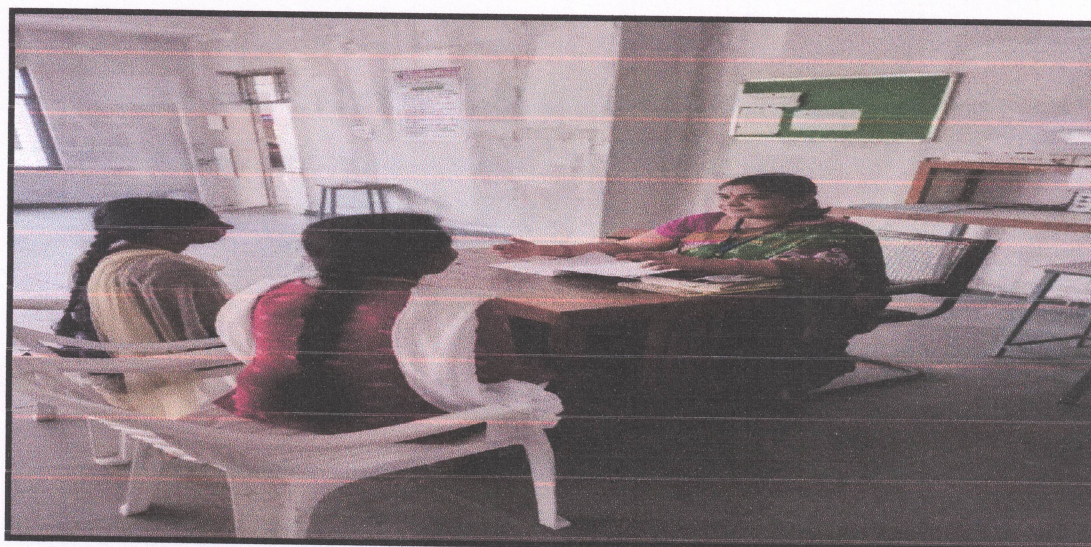

SREE VAAGESWARI EDUCATIONAL SOCIETY VAAGESWARI COLLEGE OF ENGINEERING

(Affiliated to JNTUH, Hyderabad.)

(Approved by AICTE New Delhi & Recognised by the Govt. of Telangana State)

Counseling for girls

Management, principal & Lady Faculty is counseling the student in academic, stress-related and personal problem