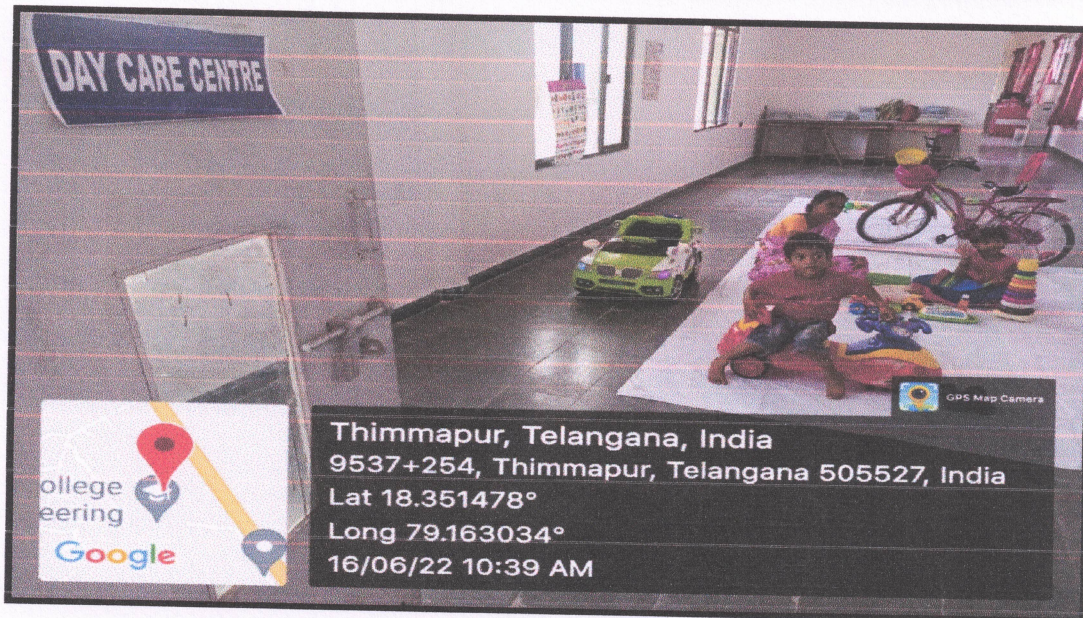

4. Day Care Center for Young Children

Day care center for lady faculty kids

VGSE provides day care center for employee young children's and provides toys and games under supervision of a care taker and attender.