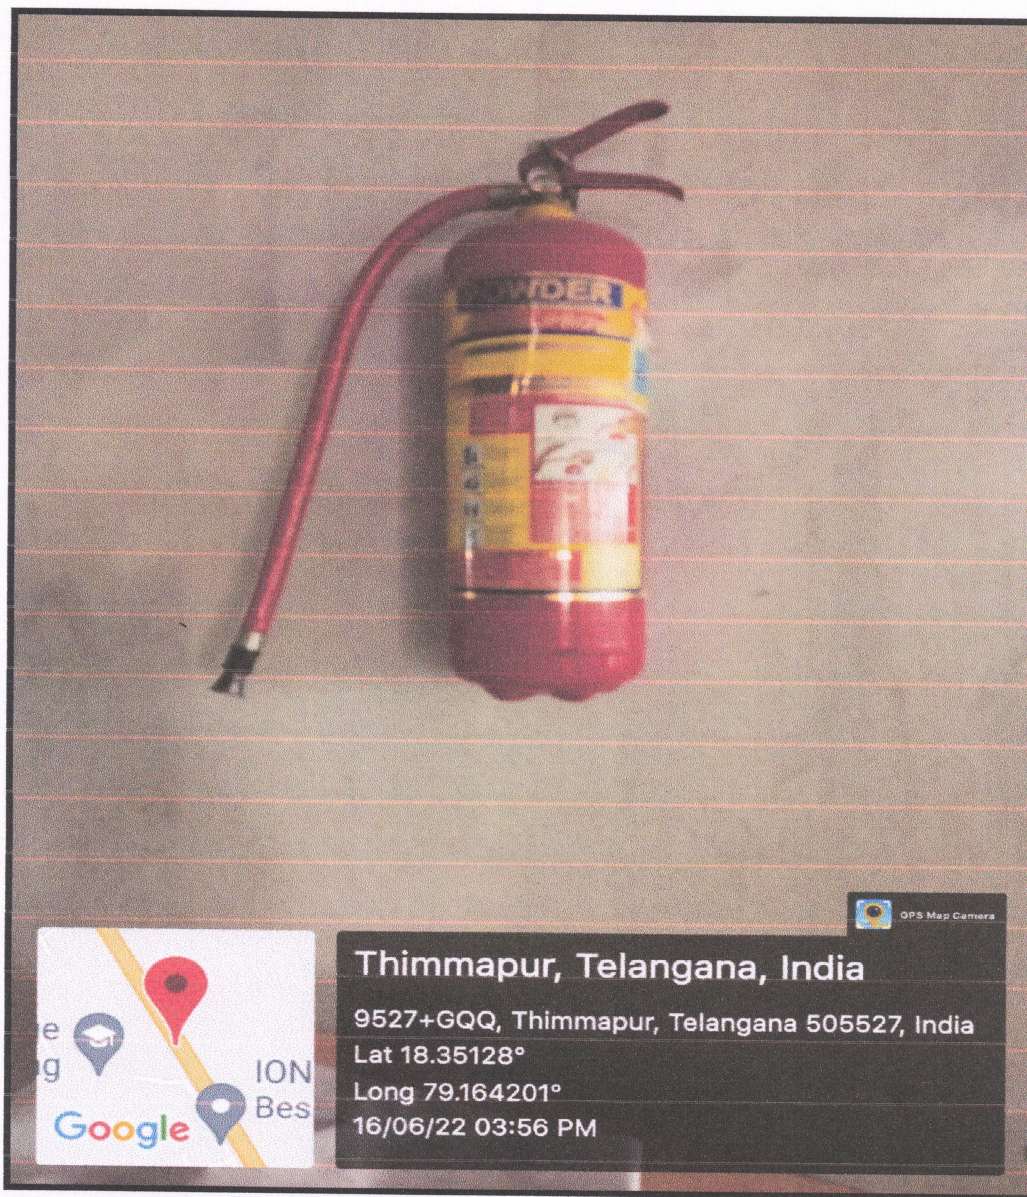

SREE VAAGESWARI EDUCATIONAL SOCIETY VAAGESWARI COLLEGE OF ENGINEERING

(Affiliated to JNTUH, Hyderabad.)

(Approved by AICTE New Delhi & Recognised by the Govt. of Telangana State)

FIRE EXTINGUISHER

A fire extinguisher is kept in the corridors, office and library to extinguish or control small fires in emergency situation