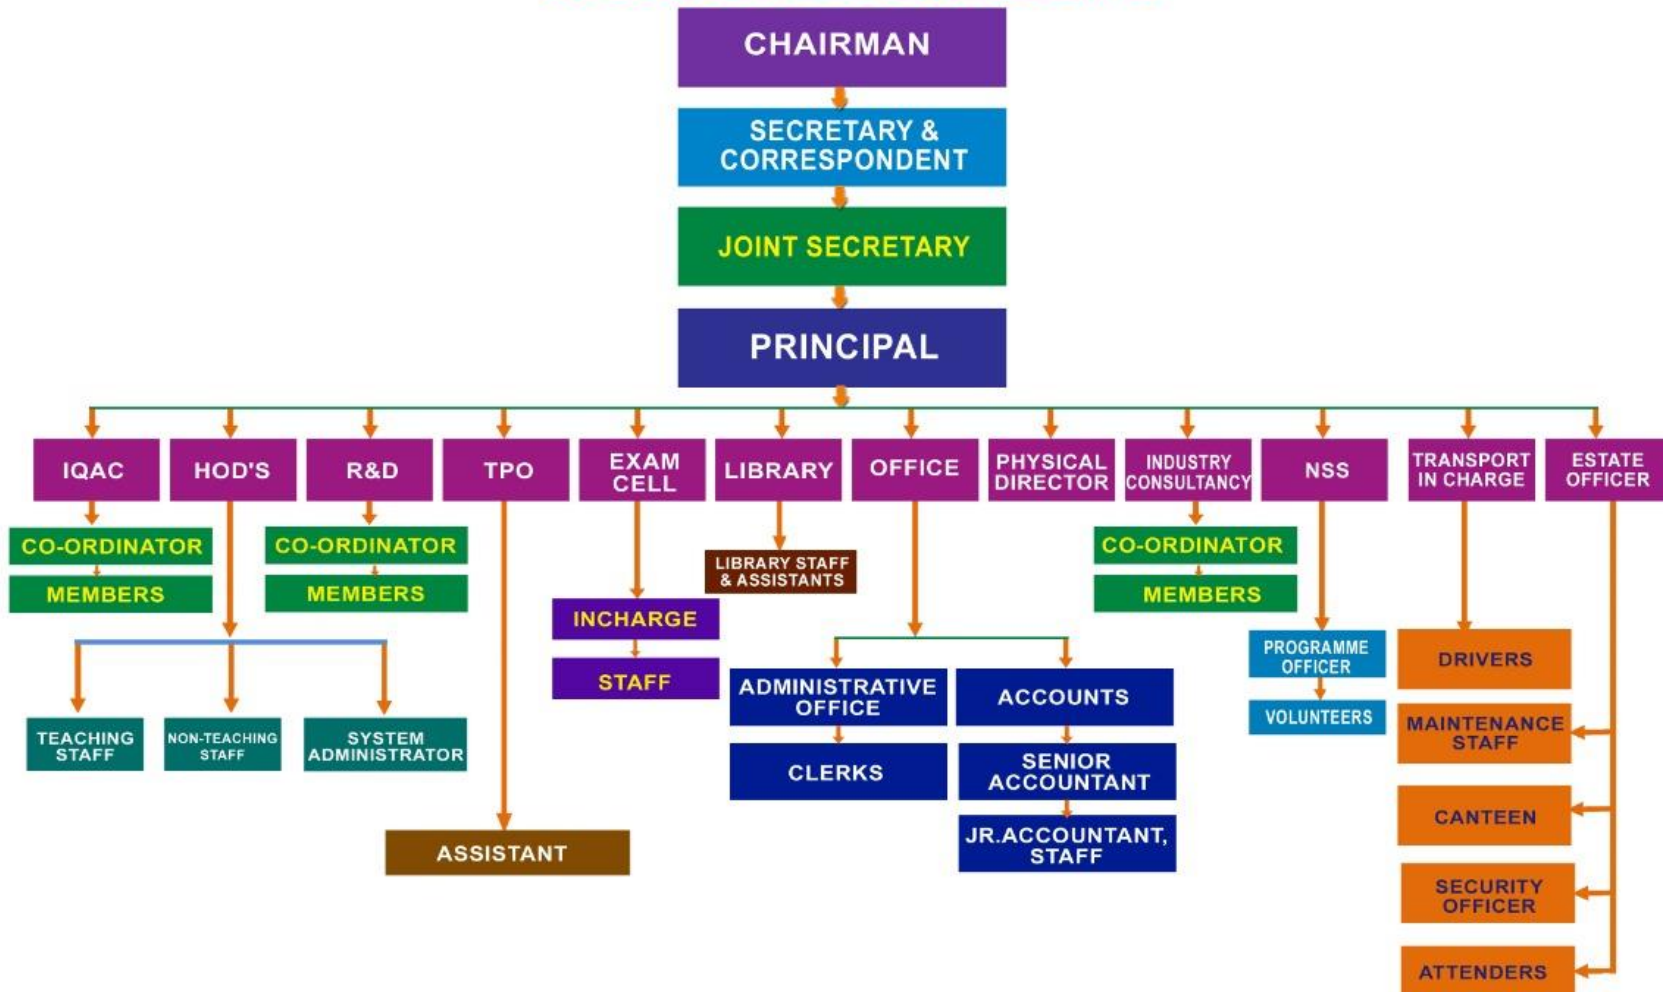

VAAGESWARI COLLEGE OF ENGINEERING

BESIDE LMD POLICE STATION, RAMAKRISHNA COLONY, KARIMNAGAR - 505 527 (T.S)

ORGANOGRAM

Principal
Vaageswari College of Engineering
KARIMNAGAR-505 527.