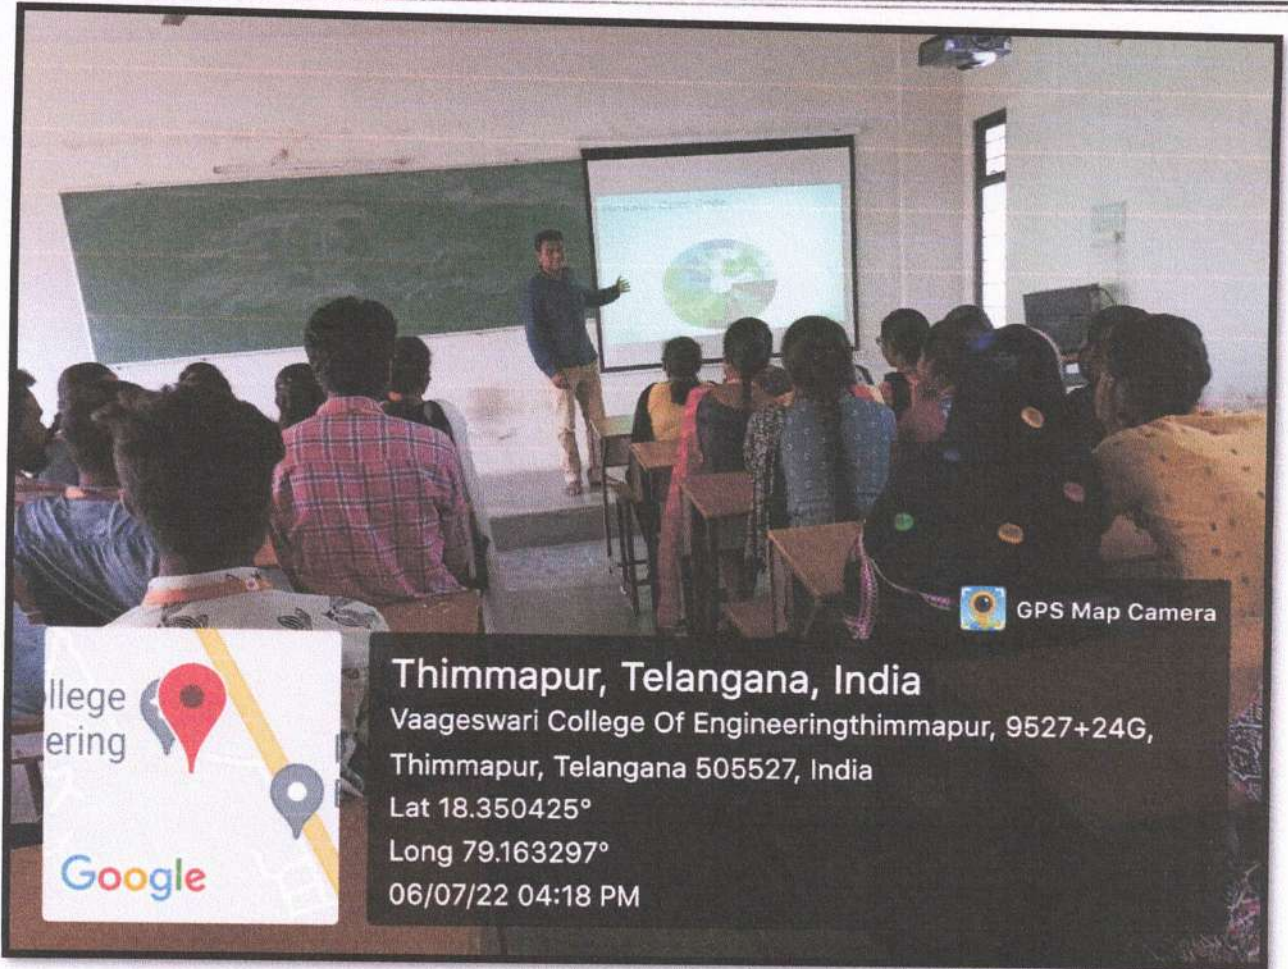

SREE VAAGESWARI EDUCATIONAL SOCIETY VAAGESWARI COLLEGE OF ENGINEERING

(Affiliated to JNTUH, Hyderabad.)
(Approved by AICTE New Delhi & Recognised by the Govt. of Telangana State)

Thimmapur, Telangana, India
Vaageswari College Of Engineeringthimmapur, 9527+24G,
Thimmapur, Telangana 505527, India
Lat 18.350425°
Long 79.163297°
06/07/22 04:18 PM