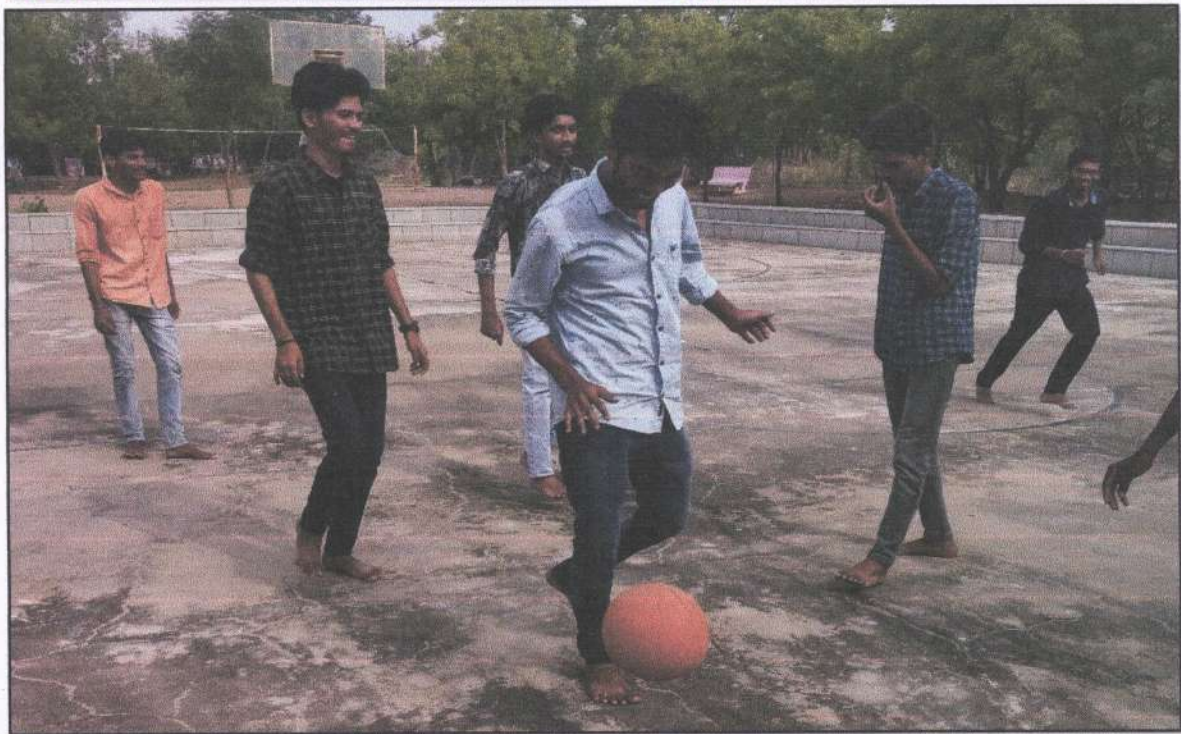

Beside L.M.D. Police Station, KARIMNAGAR - 505 527, Telangana State. Ph: 0878-2004242

E-mail: s4.principal@gmail.com,

Website: www.vgsek.ac.in