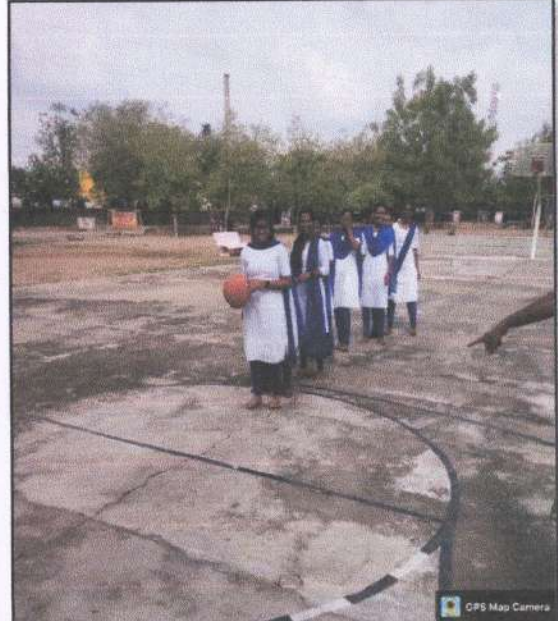

(Approved by AICTE New Delhi & Recognised by the Govt. of Telangana State)

4) BASKETBALL:

Thimmapur, Telangana, India
9527+4MR, Thimmapur, Telangana 505527, India
Lat 18.350424°
Long 79.164051°
16/06/22 03:49 PM