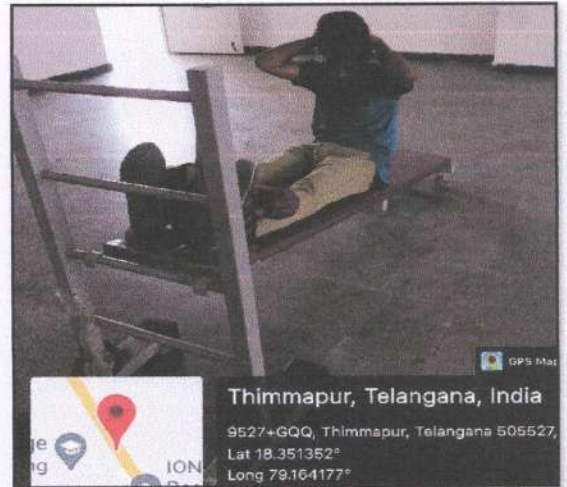

Thimmapur, Telangana, India
9527+GQQ, Thimmapur, Telangana 505527,
Lat 18.351352°
Long 79.164177°