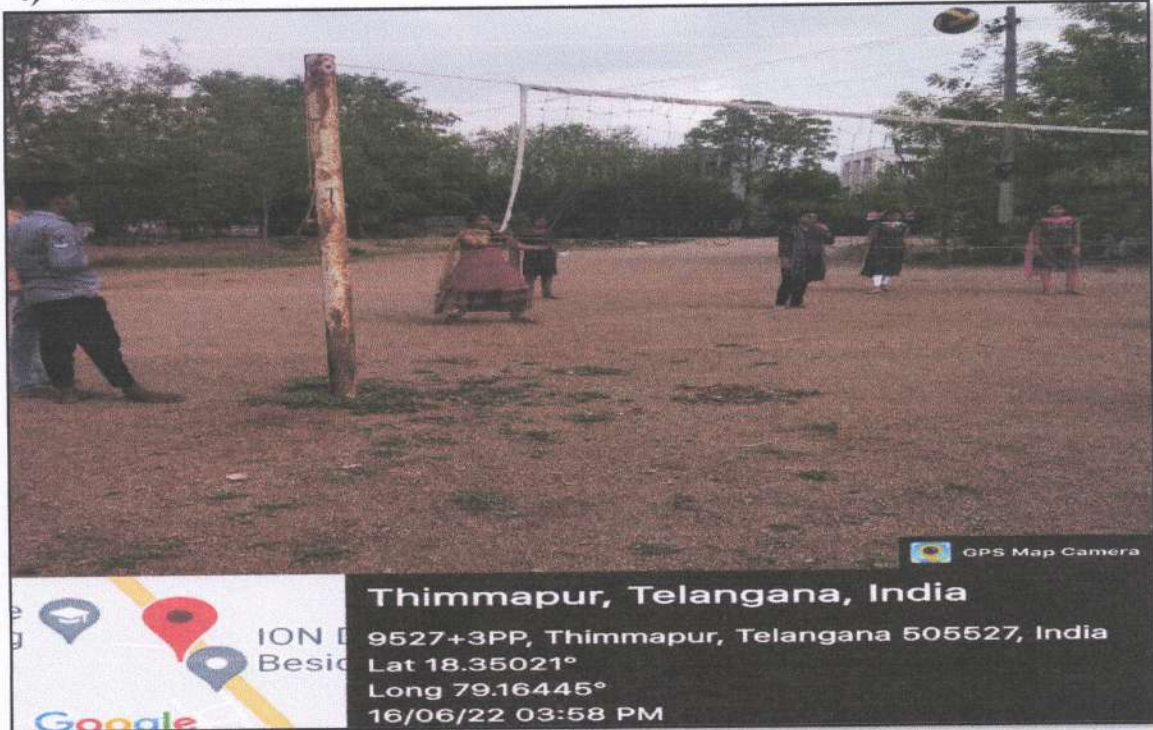

SREE VAAGESWARI EDUCATIONAL SOCIETY VAAGESWARI COLLEGE OF ENGINEERING

(Affiliated to JNTUH, Hyderabad.)

(Approved by AICTE New Delhi & Recognised by the Govt. of Telangana State)

5) VOLLEY BALL:

Handwritten signature

Beside L.M.D. Police Station, KARIMNAGAR - 505 527, Telangana State, Ph: 0878-2004242
E-mail: s4.principal@gmail.com, Website: www.vgsek.ac.in
Vaageswari College of Engineering
KARIMNAGAR.