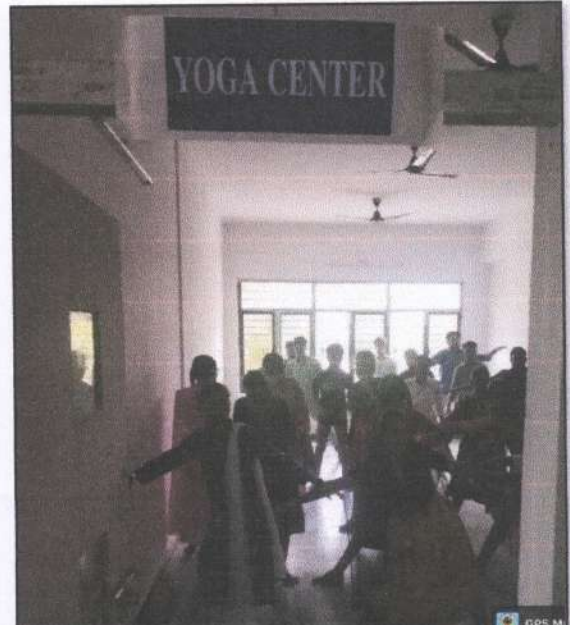

Thimmapur, Telangana, India
9527+6HM, Hyderabad - Ramagundam Rd,
Thimmapur, Telangana 505527, India
Lat 18.35093°
Long 79.163479°