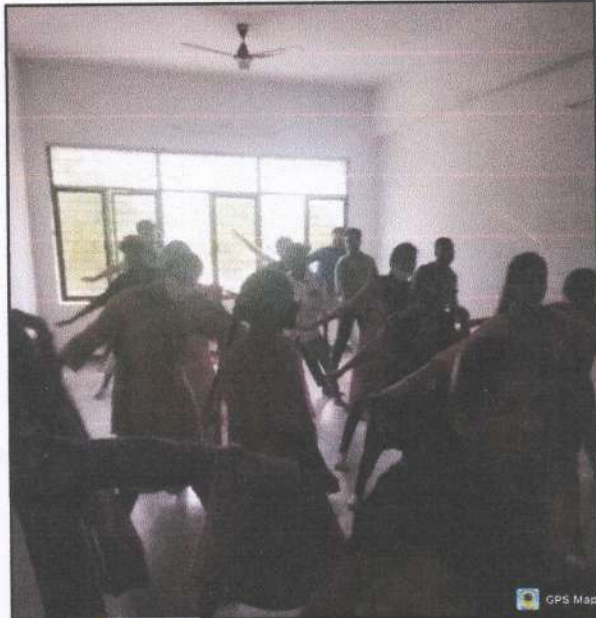

SREE VAAGESWARI EDUCATIONAL SOCIETY VAAGESWARI COLLEGE OF ENGINEERING

(Affiliated to JNTUH, Hyderabad.)

(Approved by AICTE New Delhi & Recognised by the Govt. of Telangana State)

YOGA CENTRE:

Thimmapur, Telangana, India
9527+6HM, Hyderabad - Ramagundam Rd,
Thimmapur, Telangana 505527, India
Lat 18.351029°
Long 79.163387°
21/06/22 03:34 PM