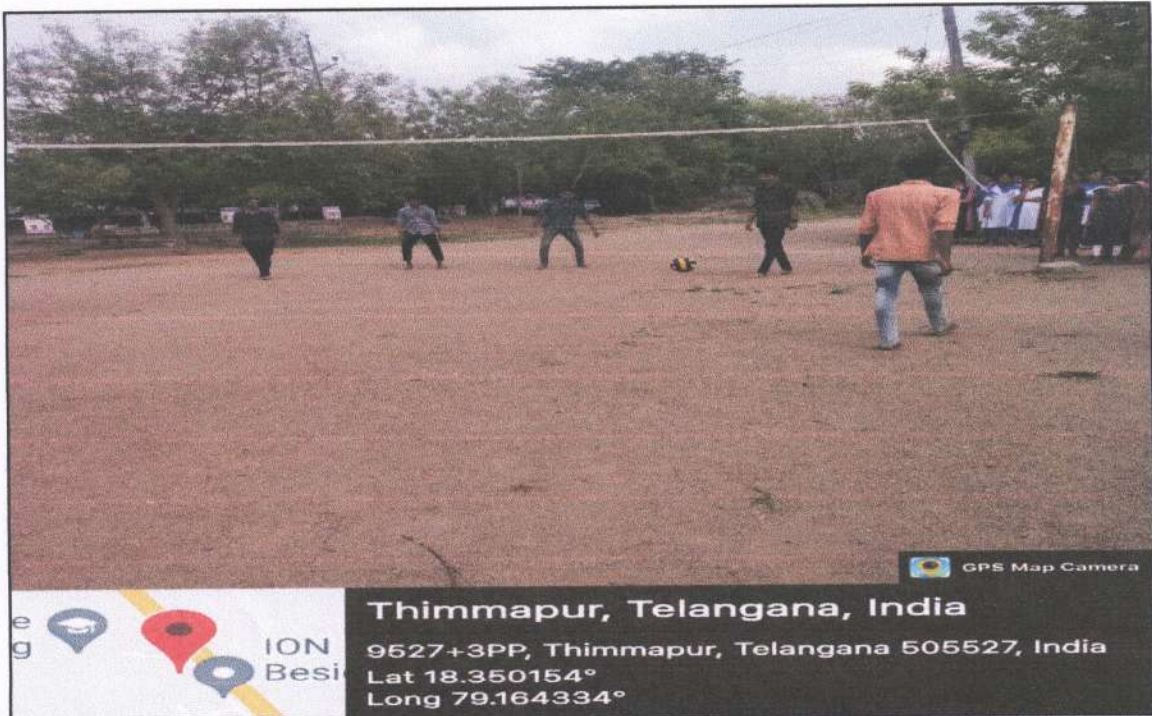

(Approved by AICTE New Delhi & Recognised by the Govt. of Telangana State)

5) VOLLEY BALL:

Handwritten signature

Beside L.M.D. Police Station, KARIMNAGAR - 505 527, Telangana State, Ph: 0878-2004242
 E-mail: s4.principal@gmail.com, Website: www.vgsek.ac.in
 Vaageswari College of Engineering
 KARIMNAGAR.