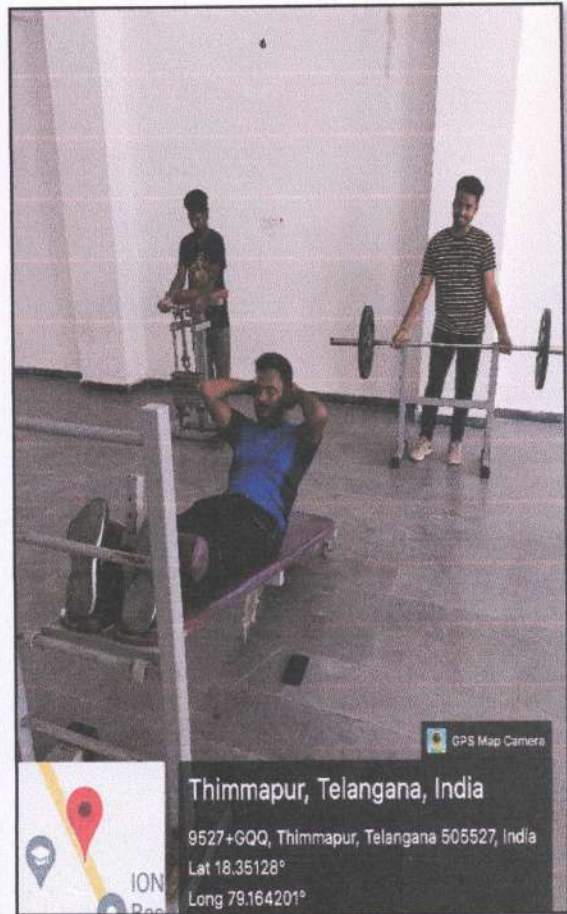

Thimmapur, Telangana, India
9527+GQQ, Thimmapur, Telangana 505527, India
Lat 18.35128°
Long 79.164201°